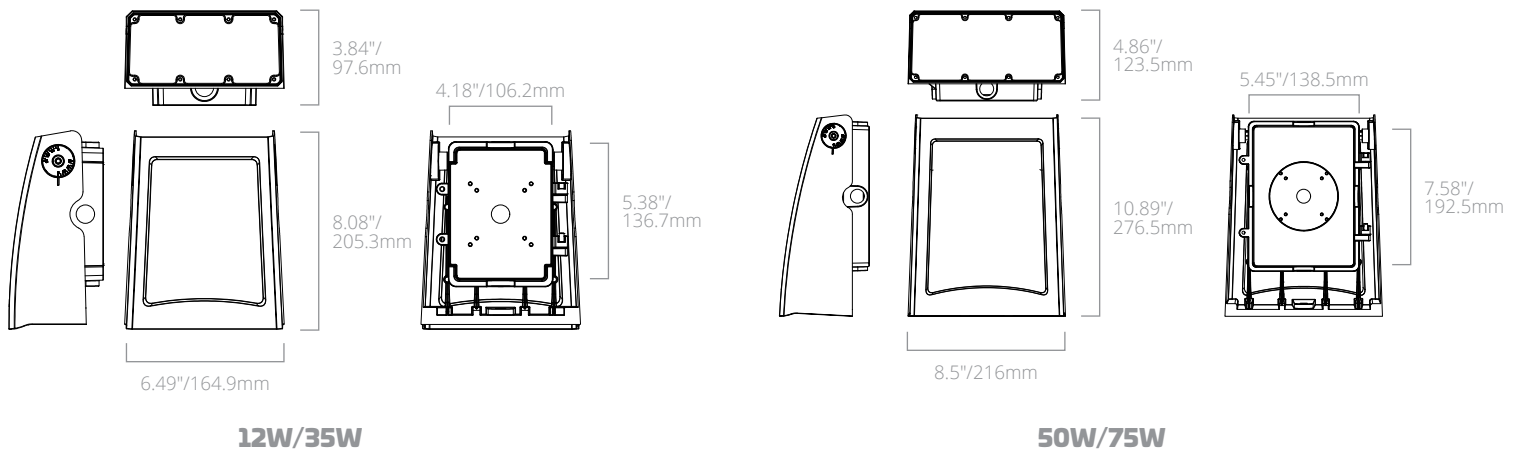

WALLPACK : FULL CUTOFF

DESCRIPTION

A stylish and slim adjustable wallpack featuring 130lpw efficiency and 0°-90° adjustability.

FEATURES

- 0°-90° adjustable
- Easy installation and maintenance

LISTINGS

- UL Listed for wet locations
- IP65 Rated
- DesignLights Consortium® Premium Qualified - meets the requirements for the highest DLC qualification for efficacy and lumen maintenance

DIMENSIONS

12W

35W

50W

75W